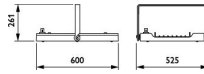

Specifications Philips LED Highbay GentleSpace BY481P 232W 35000lm 44D - 865 Daylight | IP65 - Dali Dimmable