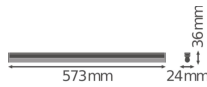

Specifications Ledvance LED Batten Linear Compact High Output 10W 1000lm - 830 Warm White | 60cm

[View Product](#)

General Information

SKU	234125
EAN	4058075106277
Brand	Ledvance
Manufacturer Name	LN COMP HO 600 10W/3000K
Any Lamp all-in warranty	5 Years
Average Lifetime (h)	50000

Technical Information

Technology	LED Integrated
Replaces (Watt)	1x14
Wattage	10
Voltage (V)	220-240
Dimmable	Not Dimmable
Colour of Light	White
Colour Code	830 Warm White
Colour temperature (Kelvin)	3000 Warm White
Colour Rendering (Ra)	80-89
Light colour options	Single Color
Luminous Flux (Lumen)	1000
Luminous Efficacy (lm/W)	100
Power factor	>0.50
Including bulb	Yes

Suitable for Outdoor	No
Length	60cm
Product Type Category	LED Batten

Fixture Information

Mounting Method	Surface
IP-rating	IP20
Impact Protection (IK)	IK03 - 0.35 joule
Housing	PC (Polycarbonate)
Colour of the Fixture	White
Colour of material	White
Emergency Lighting	No Emergency Unit
Series	Linear

Dimensions

Length (mm)	573
Width (mm)	24
Height (mm)	36

Sensor Information

Type of sensor	No Sensor
----------------	-----------

Why Any-lamp?

 Order from the **largest lighting specialist** in Europe  **Customised** quotation